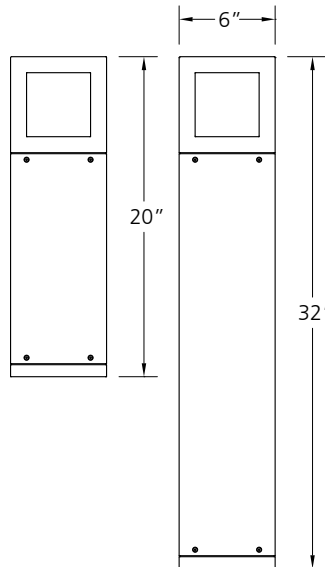

Project:	Type:	QTY:
Product Code:		

Product Code

IP54 - 116510 -	COLOR	LAMP	VOLT	HEIGHT	OPTIONS
	B =Black	6W3K =3200K	120=120V	20H=20" High	GFI =GFI outlet
	A =Aluminum	6W6K =6000K	277=277V	32H=32" High	RBK =Railing Bracket(s)
	G =Dark Grey	12W3K=3200K	347=347V		
	W =White	12W6K=6000K			
	CC=Custom Color	18W3K=3200K			
		18W6K=6000K			

Features + Specifications

Intended Use:

- Walkway, pathway, landscape lighting
- Interior and exterior
- Wet location listed

Construction:

- Die-cast aluminum bollard head
- Opal high-impact acrylic lens
- Extruded aluminum bollard tube
- Die-cast aluminum base plate with 1/2" stainless steel anchor bolts
- Optional railing bracket(s), GFI outlet(s)

Finish:

- Powder coat paint

Optical System:

- High power LED 50000+ hrs L70 rating
- 3200K or 6000K CCT with 70+ CRI
- 6W = 80 lm/LED Watt
- 18W = 100 lm/LED Watt
- 360 degrees symmetrical distribution

Electrical System:

- HPF high efficiency electronic driver
- Cold temperature rated
- RoHS compliant
- Feed-thru quick wire terminal block
- Copper ground lug accepts up to #6 AWG ground wire (great for around pools, ponds and streams)
- Optional GFI outlet available (120V only)

Lamp Info Table		
Lamp Code	Rated Lumens	Perceived Lumens
6W3K	480	575
6W6K	550	660
12W3K	960	1150
12W6K	1100	1320
18W3K	1800	2250
18W6K	2100	2600

Light of Your World

www.iplighting.com

Certified to CSA C22.2 No.250.0 Conformed to UL 1598

Certification Marks (where applicable) will be found on our luminaires and its components

Right reserved for material and spec. modification without prior notice.

Datecode 20130622

Warranty - Up To 3 Years