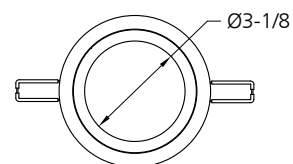

Accessories:

- Use with recessed housing IP00-RCL4HSG
- Recessed housing fits 16" and 12" center spacing without mounting bars
- HB24 (24" long mounting bar set)

Recessed Housing IC/AT Listed