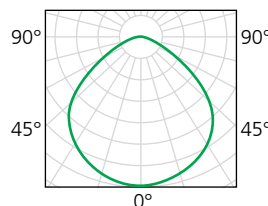

Accessories:

- Use with recessed housing IP00-RCL4HSG
- Recessed housing fits 16" and 12" center spacing without mounting bars
- HB24 (24" long mounting bar set)

Recessed Housing IC/AT Listed