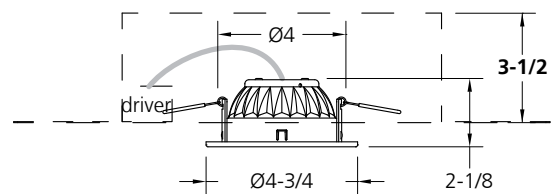

Accessories:

- Use with recessed housing IP00-RCL4HSG
- Recessed housing fits 16" and 12" center spacing without mounting bars
- HB24 (24" long mounting bar set)

Recessed Housing IC/AT Listed