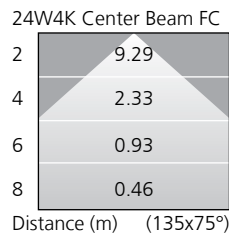

Optical System:

- Professional design optical lens
- 135° x 75° Elliptical light distribution
- 100+ lumens per watt
- 4000K CCT with 75+ CRI
- 10 to 12ft ideal mounting height
- 2.0 mounting height to spacing ratio
- Ideal for walkway and building perimeter

Electrical System:

- Constant current driving technology
- HPF with High Efficiency circuit design
- Cold temperature rated

Mounting:

- Direct mount over 3" OD round pole
- Poles available, please check our pole section
- Wall bracket mounting also available
- Ideal mounting height 10ft to 12ft