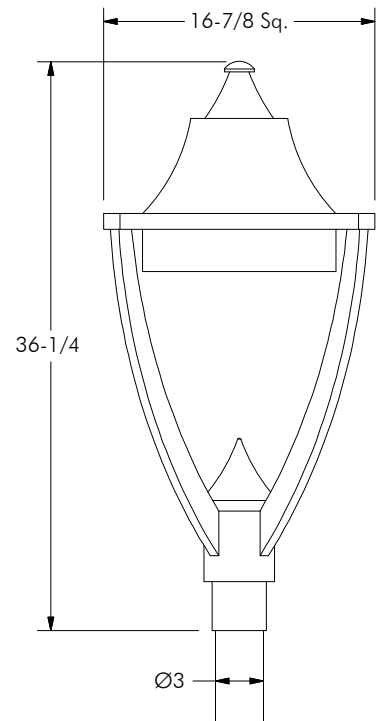

Project:	Type:	QTY:
Product Code:		

Product Code

IP55	-	504000	-	COLOR	-	LAMP	-	VOLTAGE
				B =Black		24W4K		120=120V
				W =White		36W4K		277=277V
				A =Aluminum				347=347V
				CC=Custom Color				

Features + Specifications

Intended Use:

- Building exterior

Construction:

- Die cast aluminum body
- Die cast aluminum lens frame
- Clear tempered glass lens
- Silicone gaskets
- Stainless steel fastener

Finish:

- Powder coat paint

Optical System:

- Professional design optical lens
- 135° x 75° Elliptical light distribution
- 100+ lumens per watt
- 4000K CCT with 75+ CRI
- 10 to 12ft ideal mounting height
- 2.0 mounting height to spacing ratio
- Ideal for walkway and building perimeter

Electrical System:

- Constant current driving technology
- HPF with High Efficiency circuit design
- Cold temperature rated

Mounting:

- Direct mount over 3" OD round pole
- Poles available, please check our pole section
- Wall bracket mounting also available
- Ideal mounting height 10ft to 12ft

Certified to CSA C22.2 No.250.0 Conformed to UL 1598

Certification Marks (where applicable) will be found on our luminaires and its components

www.iplighting.com

Right reserved for material and spec. modification without prior notice.

Datecode 20160506

Warranty - Up To 3 Years