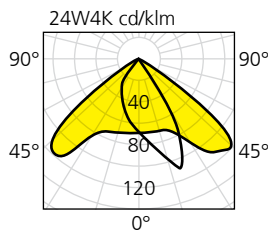

Project:	Type:	QTY:
Product Code:		

Product Code

IP55	-	504000	-	COLOR	-	LAMP	-	VOLTAGE
				B =Black		24W4K		120=120V
				W =White		36W4K		277=277V
				A =Aluminum				347=347V
				CC=Custom Color				

Features + Specifications

Intended Use:

- Building exterior

Construction:

- Die cast aluminum body
- Die cast aluminum lens frame
- Clear tempered glass lens
- Silicone gaskets
- Stainless steel fastener

Finish:

- Powder coat paint

Optical System:

- Professional design optical lens
- 135° x 75° Elliptical light distribution
- 100+ lumens per watt
- 4000K CCT with 75+ CRI
- 10 to 12ft ideal mounting height
- 2.0 mounting height to spacing ratio
- Ideal for walkway and building perimeter

Electrical System:

- Constant current driving technology
- HPF with High Efficiency circuit design
- Cold temperature rated

Mounting:

- Direct mount over 3" OD round pole
- Poles available, please check our pole section
- Wall bracket mounting also available
- Ideal mounting height 10ft to 12ft