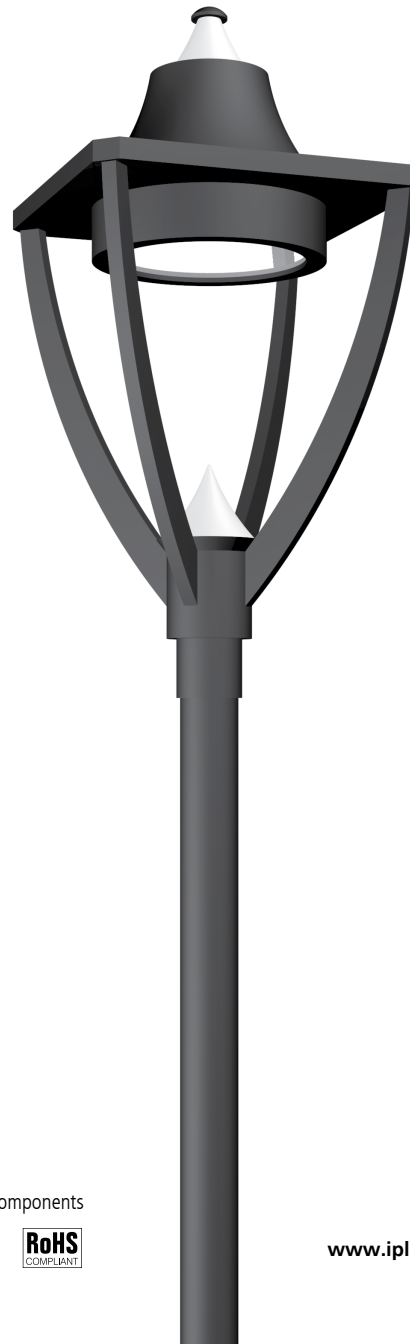

Project:	Type:	QTY:
Product Code:		

Product Code

IP55	-	504000	-	COLOR	-	LAMP	-	VOLTAGE
				B =Black		24W4K		120=120V
				W =White		36W4K		277=277V
				A =Aluminum				347=347V
				CC=Custom Color				

Features + Specifications

Intended Use:

- Building exterior

Construction:

- Die cast aluminum body
- Die cast aluminum lens frame
- Clear tempered glass lens
- Silicone gaskets
- Stainless steel fastener

Finish:

- Powder coat paint

Optical System:

- Professional design optical lens
- 135° x 75° Elliptical light distribution
- 100+ lumens per watt
- 4000K CCT with 75+ CRI
- 10 to 12ft ideal mounting height
- 2.0 mounting height to spacing ratio
- Ideal for walkway and building perimeter

Electrical System:

- Constant current driving technology
- HPF with High Efficiency circuit design
- Cold temperature rated

Mounting:

- Direct mount over 3" OD round pole
- Poles available, please check our pole section
- Wall bracket mounting also available
- Ideal mounting height 10ft to 12ft