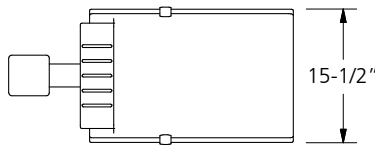

Project:	Type:	QTY:
Product Code:		

Product Code

IP65 - 517035 -	COLOR	LAMP	VOLTAGE	OPTIONS
	B =Black	60W35K	120 =120V	PAM =Pole Arm Mount
	W =White	60W4K	277 =277V	PADJ =Pole Adjustable Mount
	A =Aluminum	60W5K	347 =347V	WAM=Wall Arm Mount
	CC=Custom Color	90W35K	120C=120V + 0~10 Control	WADJ=Wall Adjustable Mount
		90W4K	277C=277V + 0~10 Control	YM1 =Yoke Mount 1
		90W5K	347C=347V + 0~10 Control	YM2 =Yoke Mount 2
		120W35K		
		120W4K		
		120W5K		