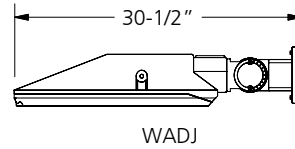

Project:	Type:	QTY:
Product Code:		

Product Code

IP65 - 517035 -	COLOR	LAMP	VOLTAGE	OPTIONS
	B =Black	60W35K	120 =120V	PAM =Pole Arm Mount
	W =White	60W4K	277 =277V	PADJ =Pole Adjustable Mount
	A =Aluminum	60W5K	347 =347V	WAM=Wall Arm Mount
	CC=Custom Color	90W35K	120C=120V + 0~10 Control	WADJ=Wall Adjustable Mount
		90W4K	277C=277V + 0~10 Control	YM1 =Yoke Mount 1
		90W5K	347C=347V + 0~10 Control	YM2 =Yoke Mount 2
		120W35K		
		120W4K		
		120W5K		

Features + Specifications

Intended Use:

- Building Interior + Exterior
- Wet location listed

Construction:

- Die cast aluminum housing + lens frame
- IP65 rated with extruded silicone gaskets
- Clear tempered glass lens
- Stainless steel fasteners

Finish:

- Powder coat paint in Black, White + Aluminum

Optical System:

- Hi power Cree XTE with LM80/TM21, L70@65000hrs
- Hi quality optical lens with 120° x 60° beam spread
- 100 lm – 130 lm per watt efficacy, 70 – 80 CRI
- All aluminum heavy gauge PCB for fast even heat distribution
- Design for Roadway or Parking lot application
- 60W35K=6000lm, 60W4K=7320lm, 60W5K=7800lm
- 90W35K=9000lm, 90W4K=10980lm, 90W5K=11700lm
- 120W35K=12000lm, 120W4K=14640lm, 120W5K=15600lm

Electrical System:

- Constant Current drive technology
- HPF, Hi-Efficiency, RoHS compliant
- Over heat, Short circuit with 4KV surge protection
- System watt of 70W, 106W and 140W

Mounting:

- Ideal mounting height is 16ft to 25ft
- Multiple mounting options
- Poles and special mounting brackets and arm also available