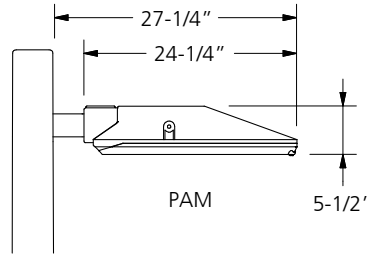

Project:	Type:	QTY:
Product Code:		

Product Code

IP65 - 517035 -	COLOR	LAMP	VOLTAGE	OPTIONS
	B =Black	60W35K	120 =120V	PAM =Pole Arm Mount
	W =White	60W4K	277 =277V	PADJ =Pole Adjustable Mount
	A =Aluminum	60W5K	347 =347V	WAM=Wall Arm Mount
	CC=Custom Color	90W35K	120C=120V + 0~10 Control	WADJ=Wall Adjustable Mount
		90W4K	277C=277V + 0~10 Control	YM1 =Yoke Mount 1
		90W5K	347C=347V + 0~10 Control	YM2 =Yoke Mount 2
		120W35K		
		120W4K		
		120W5K		

Features + Specifications

Intended Use:

- Building Interior + Exterior
- Wet location listed

Construction:

- Die cast aluminum housing + lens frame
- IP65 rated with extruded silicone gaskets
- Clear tempered glass lens
- Stainless steel fasteners

Finish:

- Powder coat paint in Black, White + Aluminum

Optical System:

- Hi power Cree XTE with LM80/TM21, L70@65000hrs
- Hi quality optical lens with 120° x 60° beam spread
- 100 lm – 130 lm per watt efficacy, 70 – 80 CRI
- All aluminum heavy gauge PCB for fast even heat distribution
- Design for Roadway or Parking lot application
- 60W35K=6000lm, 60W4K=7320lm, 60W5K=7800lm
- 90W35K=9000lm, 90W4K=10980lm, 90W5K=11700lm
- 120W35K=12000lm, 120W4K=14640lm, 120W5K=15600lm

Electrical System:

- Constant Current drive technology
- HPF, Hi-Efficiency, RoHS compliant
- Over heat, Short circuit with 4KV surge protection
- System watt of 70W, 106W and 140W

Mounting:

- Ideal mounting height is 16ft to 25ft
- Multiple mounting options
- Poles and special mounting brackets and arm also available