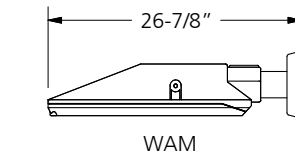

Project:	Type:	QTY:
Product Code:		

Product Code

IP65 - 517035 -	COLOR	LAMP	VOLTAGE	OPTIONS
	B =Black	60W35K	120 =120V	PAM =Pole Arm Mount
	W =White	60W4K	277 =277V	PADJ =Pole Adjustable Mount
	A =Aluminum	60W5K	347 =347V	WAM=Wall Arm Mount
	CC=Custom Color	90W35K	120C=120V + 0~10 Control	WADJ=Wall Adjustable Mount
		90W4K	277C=277V + 0~10 Control	YM1 =Yoke Mount 1
		90W5K	347C=347V + 0~10 Control	YM2 =Yoke Mount 2
		120W35K		
		120W4K		
		120W5K		

Features + Specifications

Intended Use:

- Building Interior + Exterior
- Wet location listed

Construction:

- Die cast aluminum housing + lens frame
- IP65 rated with extruded silicone gaskets
- Clear tempered glass lens
- Stainless steel fasteners

Finish:

- Powder coat paint in Black, White + Aluminum

Optical System:

- Hi power Cree XTE with LM80/TM21, L70@65000hrs
- Hi quality optical lens with 120° x 60° beam spread
- 100 lm – 130 lm per watt efficacy, 70 – 80 CRI
- All aluminum heavy gauge PCB for fast even heat distribution
- Design for Roadway or Parking lot application
- 60W35K=6000lm, 60W4K=7320lm, 60W5K=7800lm
- 90W35K=9000lm, 90W4K=10980lm, 90W5K=11700lm
- 120W35K=12000lm, 120W4K=14640lm, 120W5K=15600lm

Electrical System:

- Constant Current drive technology
- HPF, Hi-Efficiency, RoHS compliant
- Over heat, Short circuit with 4KV surge protection
- System watt of 70W, 106W and 140W

Mounting:

- Ideal mounting height is 16ft to 25ft
- Multiple mounting options
- Poles and special mounting brackets and arm also available