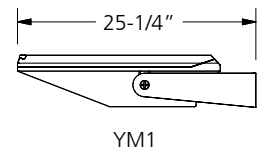

Project:	Type:	QTY:
Product Code:		

Product Code

IP65 - 517035 -	COLOR	LAMP	VOLTAGE	OPTIONS
	B =Black	60W35K	120 =120V	PAM =Pole Arm Mount
	W =White	60W4K	277 =277V	PADJ =Pole Adjustable Mount
	A =Aluminum	60W5K	347 =347V	WAM=Wall Arm Mount
	CC=Custom Color	90W35K	120C=120V + 0~10 Control	WADJ=Wall Adjustable Mount
		90W4K	277C=277V + 0~10 Control	YM1 =Yoke Mount 1
		90W5K	347C=347V + 0~10 Control	YM2 =Yoke Mount 2
		120W35K		
		120W4K		
		120W5K		

Features + Specifications

Intended Use:

- Building Interior + Exterior
- Wet location listed

Construction:

- Die cast aluminum housing + lens frame
- IP65 rated with extruded silicone gaskets
- Clear tempered glass lens
- Stainless steel fasteners

Electrical System:

- Constant Current drive technology
- HPF, Hi-Efficiency, RoHS compliant
- Over heat, Short circuit with 4KV surge protection
- System watt of 70W, 106W and 140W

Mounting:

- Ideal mounting height is 16ft to 25ft
- Multiple mounting options
- Poles and special mounting brackets and arm also available