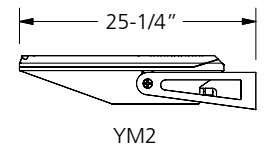

Project:	Type:	QTY:
Product Code:		

Product Code

IP65 - 517035 -	COLOR	LAMP	VOLTAGE	OPTIONS
	B =Black	60W35K	120 =120V	PAM =Pole Arm Mount
	W =White	60W4K	277 =277V	PADJ =Pole Adjustable Mount
	A =Aluminum	60W5K	347 =347V	WAM=Wall Arm Mount
	CC=Custom Color	90W35K	120C=120V + 0~10 Control	WADJ=Wall Adjustable Mount
		90W4K	277C=277V + 0~10 Control	YM1 =Yoke Mount 1
		90W5K	347C=347V + 0~10 Control	YM2 =Yoke Mount 2
		120W35K		
		120W4K		
		120W5K		

Features + Specifications

Intended Use:

- Building Interior + Exterior
- Wet location listed

Construction:

- Die cast aluminum housing + lens frame
- IP65 rated with extruded silicone gaskets
- Clear tempered glass lens
- Stainless steel fasteners

Electrical System:

- Constant Current drive technology
- HPF, Hi-Efficiency, RoHS compliant
- Over heat, Short circuit with 4KV surge protection
- System watt of 70W, 106W and 140W

Mounting:

- Ideal mounting height is 16ft to 25ft
- Multiple mounting options
- Poles and special mounting brackets and arm also available