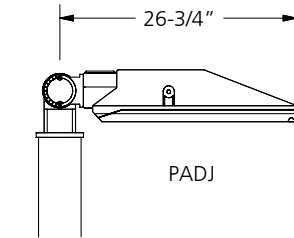

Project:	Type:	QTY:
Product Code:		

Product Code

IP65 - 517035 -	COLOR	LAMP	VOLTAGE	OPTIONS
	B =Black	60W35K	120 =120V	PAM =Pole Arm Mount
	W =White	60W4K	277 =277V	PADJ =Pole Adjustable Mount
	A =Aluminum	60W5K	347 =347V	WAM=Wall Arm Mount
	CC=Custom Color	90W35K	120C=120V + 0~10 Control	WADJ=Wall Adjustable Mount
		90W4K	277C=277V + 0~10 Control	YM1 =Yoke Mount 1
		90W5K	347C=347V + 0~10 Control	YM2 =Yoke Mount 2
		120W35K		
		120W4K		
		120W5K		

Features + Specifications

Intended Use:

- Building Interior + Exterior
- Wet location listed

Construction:

- Die cast aluminum housing + lens frame
- IP65 rated with extruded silicone gaskets
- Clear tempered glass lens
- Stainless steel fasteners

Finish:

- Powder coat paint in Black, White + Aluminum

Optical System:

- Hi power Cree XTE with LM80/TM21, L70@65000hrs
- Hi quality optical lens with 120° x 60° beam spread
- 100 lm – 130 lm per watt efficacy, 70 – 80 CRI
- All aluminum heavy gauge PCB for fast even heat distribution
- Design for Roadway or Parking lot application
- 60W35K=6000lm, 60W4K=7320lm, 60W5K=7800lm
- 90W35K=9000lm, 90W4K=10980lm, 90W5K=11700lm
- 120W35K=12000lm, 120W4K=14640lm, 120W5K=15600lm

Electrical System:

- Constant Current drive technology
- HPF, Hi-Efficiency, RoHS compliant
- Over heat, Short circuit with 4KV surge protection
- System watt of 70W, 106W and 140W

Mounting:

- Ideal mounting height is 16ft to 25ft
- Multiple mounting options
- Poles and special mounting brackets and arm also available