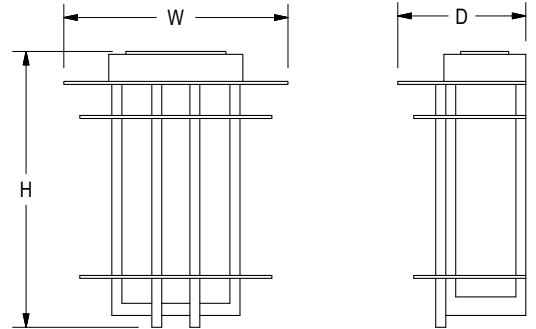

Project:	Type:	QTY:
Product Code:		

Product Code

IP54 - 201010 - COLOR - SIZE - INTENSITY - VOLTAGE

COLOR	SIZE	INTENSITY	VOLTAGE
B =Black	S	10W3K	120
W =White		10W4K	277
A =Aluminum		10W5K	347
G =Grey	M	18W3K	
CC=Custom Color		18W4K	
		18W5K	
	L	36W3K	
		36W4K	
		36W5K	
	T	24W3K	
		24W4K	
		24W5K	

Size	S	M	L	T
W	10-1/2"	14"	18-1/2"	10-1/2"
D	6"	8"	12-1/2"	6"
H	12"	17-1/4"	24"	28"

Features + Specifications

Intended Use:

- Building interior/exterior, wet location listed

Construction:

- Made from aluminum extrusion
- Miter cut and precision welded joints
- Stainless steel fastener
- Easy mount clip & hang system