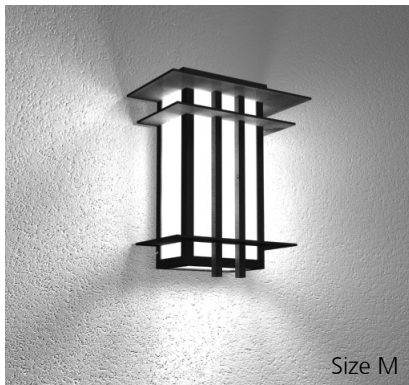

Mounting:

- Back plate designed to mount on flat smooth surface

Certified to CSA C22.2 No.250.0 Conformed to UL 1598

Certification Marks (where applicable) will be found on our luminaires and its components

www.iplighting.com

Light of Your World

Right reserved for material and spec. modification without prior notice.

Datecode 20150425

Warranty - Up To 3 Years