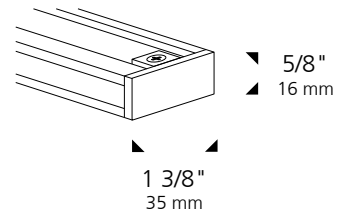

Project:	Type:	QTY:
Product Code:		

		Product Code		
		White	Black	Nickel
Tracks Powder coat paint finish	4ft track	JT4-W	JT4-B	JT4-N
	6ft track	JT6-W	JT6-B	JT6-N
	8ft track	JT8-W	JT8-B	JT8-N

**Construction:**

- Extruded aluminum track body
- Copper power rails in PVC channel
- 20A 120V rated

Certified to C22.2 No. 250.0 Conformed to UL 1598 | Certification marks (where applicable) will be found on our luminaires and its components