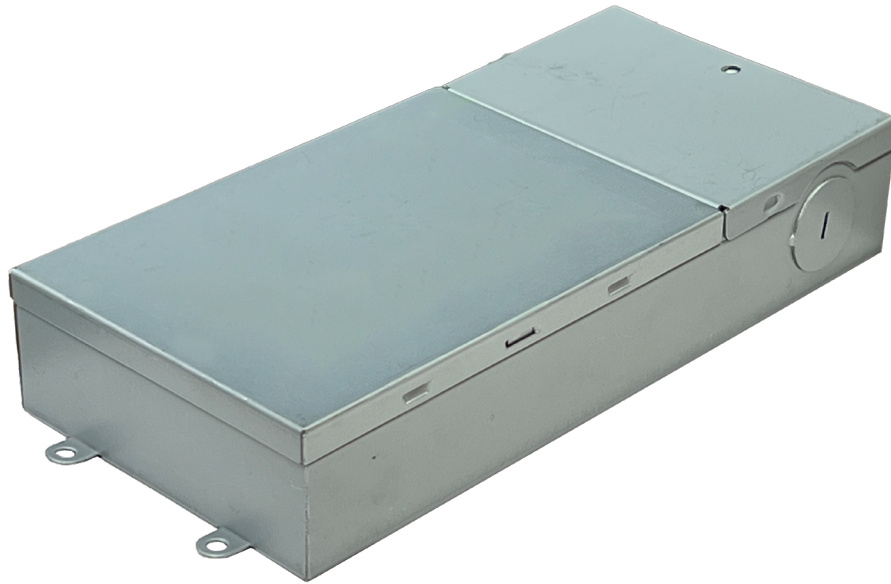

Project:	Type:	QTY:
Product Code:		

Right reserved for material and spec modification without prior notice

Features + Specifications

Electrical System:

- 120V AC, 12VDC 60W dimmable Class II hard wire power supplies
- Dimmable with most 120V wall box type dimmers