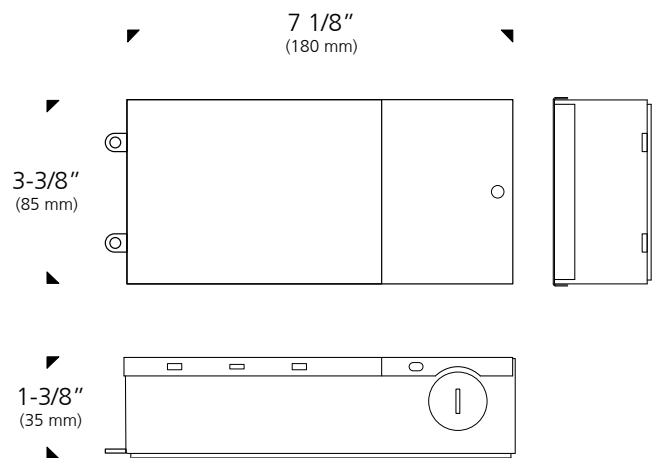

Project:	Type:	QTY:
Product Code:		

Right reserved for material and spec modification without prior notice

Features + Specifications

Electrical System:

- 120V AC, 12VDC 60W dimmable Class II hard wire power supplies
- Dimmable with most 120V wall box type dimmers